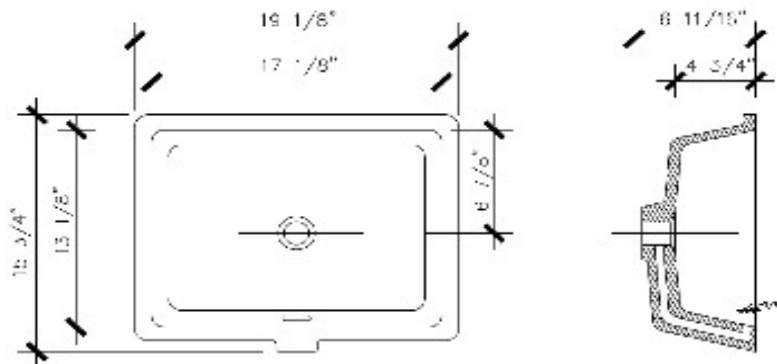

AS114

Features

- 32" x 18" x 8 7/8"
- 18 gauge, 304 type series stainless steel
- Undermount
- 18/10 chrome/nickel content
- Long-lasting, easy-to-clean, brushed finish
- Limited lifetime warranty

Product Diagram

WWW.AMERISINK.COM

877-500-7465

West Coast Warehouse: 510-667-9998 ▲ East Coast Warehouse: 404-691-5088

SINKS SCHEMATIC

Basix[®] SURFACES | Basix[®] Solid Surface Bath Sink Options

SINKS SCHEMATIC

Basix[®] SURFACES | Basix[®] Solid Surface Bath Sink Options

SINKS SCHEMATIC

Basix[®] SURFACES | Basix[®] Solid Surface Bath Sink Options

B120