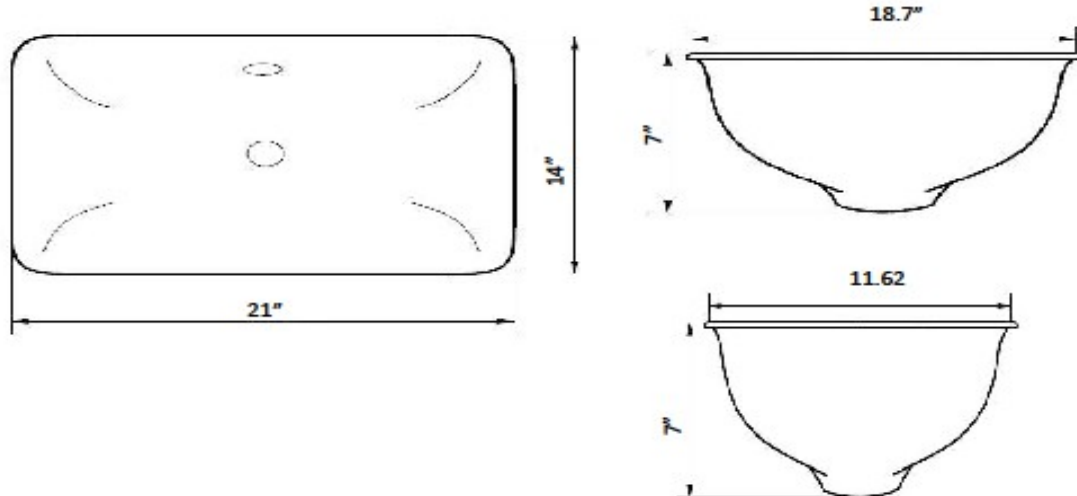

Product Diagram

WWW.AMERISINK.COM

877-500-7465

West Coast Warehouse: 510-667-9998 ▲ East Coast Warehouse: 404-691-5088