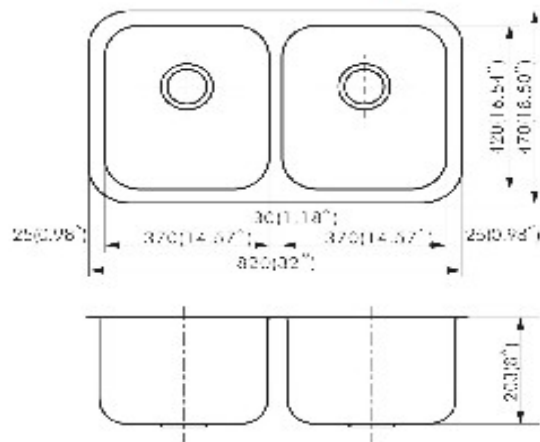

UNDERMOUNT STAINLESS STEEL SINK

AS112

Features

- 31" x 18" x 10"
- 18 gauge, 304 type series stainless steel
- Undermount
- 18/10 chrome/nickel content
- Long-lasting, easy-to-clean, brushed finish
- Limited lifetime warranty

Product Diagram

WWW.AMERISINK.COM

877-500-7465

West Coast Warehouse: 510-667-9998 ▲ East Coast Warehouse: 404-691-5088

SINKS SCHEMATIC

AMERISINK

ECONOMY

UNDERMOUNT STAINLESS STEEL SINK

AS114

Features

- 32" x 18" x 8 7/8"
- 18 gauge, 304 type series stainless steel
- Undermount
- 18/10 chrome/nickel content
- Long-lasting, easy-to-clean, brushed finish
- Limited lifetime warranty

Product Diagram