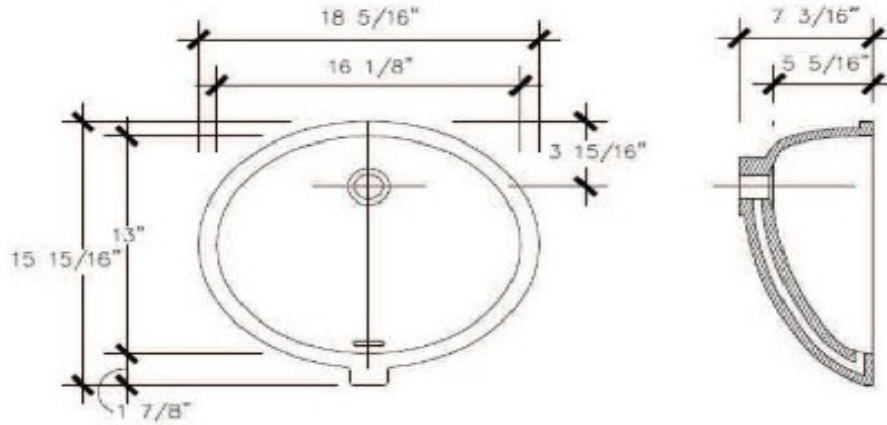

SINKS SCHEMATIC

Basix® SURFACES | Basix® Solid Surface Bath Sink Options