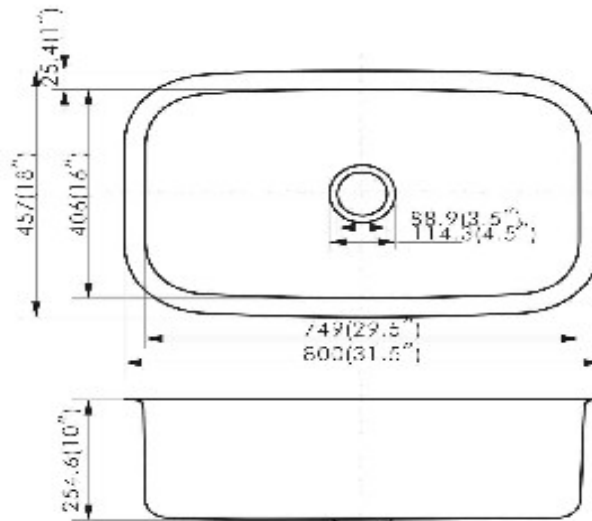

Product Diagram

WWW.AMERISINK.COM

877-500-7465

West Coast Warehouse: 510-667-9998 ▲ East Coast Warehouse: 404-691-5088