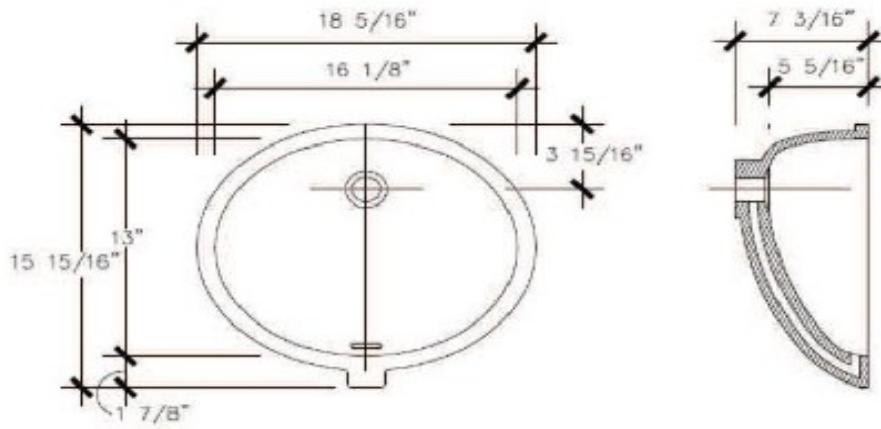

AS114

Features

- 32" x 18" x 8 7/8"
- 18 gauge, 304 type series stainless steel
- Undermount
- 18/10 chrome/nickel content
- Long-lasting, easy-to-clean, brushed finish
- Limited lifetime warranty

Product Diagram

WWW.AMERISINK.COM

877-500-7465

West Coast Warehouse: 510-667-9998 ▲ East Coast Warehouse: 404-691-5088

SINKS SCHEMATIC

Basix[®] SURFACES | Basix[®] Solid Surface Bath Sink Options

SINKS SCHEMATIC

Basix[®] SURFACES | Basix[®] Solid Surface Bath Sink Options